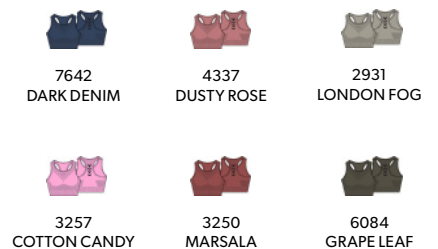

COLORS :

202-647

XS/S-XL/XXL

ADULTS PRICES

DKK 199,95,- / SEK 250,- / NOK 300,- / EUR 29,95 / GBP 27,- / USD 38,- / CHF 35,- RRP