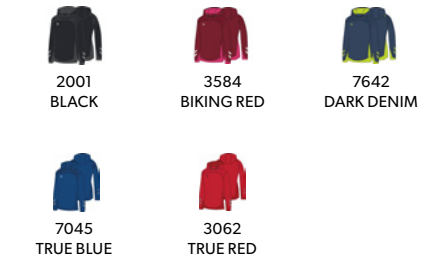

hmLEAD POLY HOODIE

- Main: 98% polyester, 2% elastane / Hood lining: 98% polyester, 2% elastane
- Main: sweat fabric / Hood lining: interlock fabric
- Waterbased printed chevrons and logo
- Waterbased printed dots at chest insert
- Zipper garage at center front
- Zipper pockets
- String and string stopper at hood
- Regular fit

207-410 116 - 176

207-409 S-3XL

KIDS PRICES

DKK 299,95,- / SEK 430,- / NOK 400,- / EUR 39,95 / GBP 35,- / USD 44,95- / CHF 45,- RRP

ADULTS PRICES

DKK 349,95,- / SEK 500,- / NOK 480,- / EUR 44,95 / GBP 45,- / USD 49,95- / CHF 55,- RRP

COLORS :

hmLEAD WOMEN POLY HOODIE

- Main: 98% polyester, 2% elastane / Hood lining: 98% polyester, 2% elastane
- Main: sweat fabric / Hood lining: interlock fabric
- Waterbased printed chevrons and logo
- Waterbased printed dots at chest insert
- Zipper garage at center front
- Zipper pockets
- String and string stopper at hood
- Regular fit

211-857 XS - 2XL

ADULTS PRICES

DKK 349,95,- / SEK 500,- / NOK 480,- / EUR 44,95 / GBP 45,- / USD 49,95- / CHF 55,- RRP

COLORS :