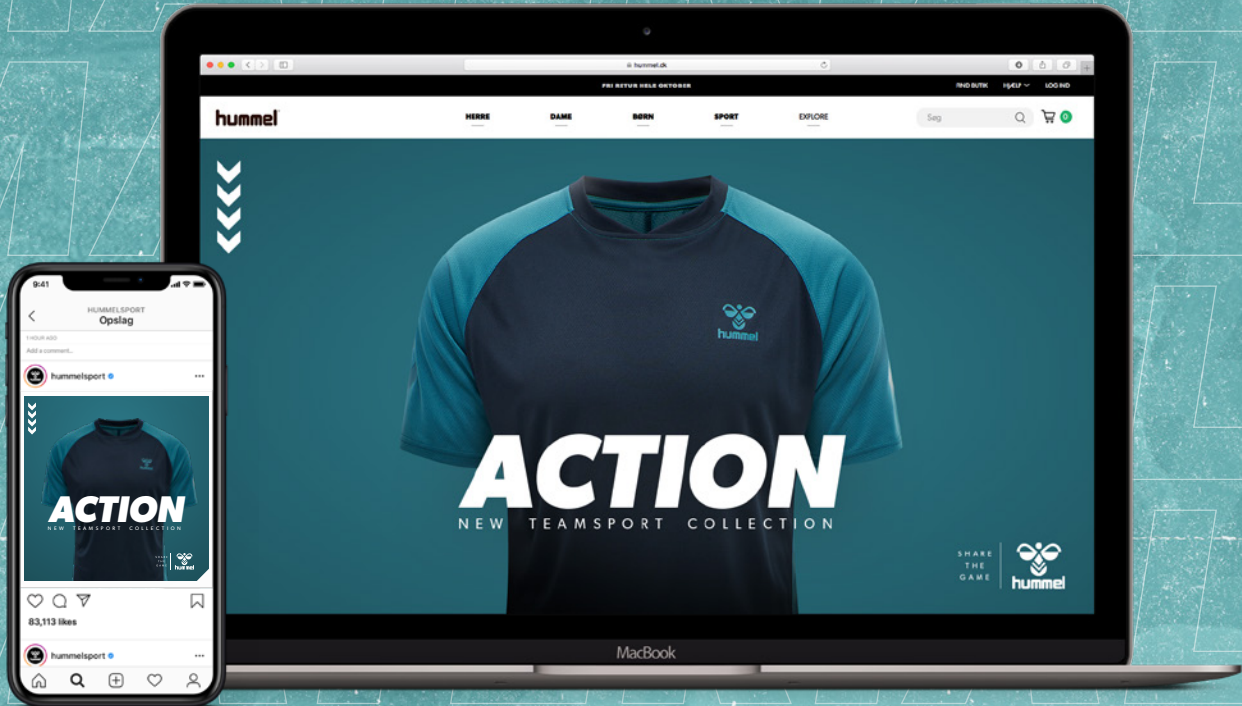

ACTION

CAMPAIGN MATERIALS

[CLICK HERE](#) TO LEARN MORE ABOUT
THE **CAMPAIGN ASSETS**