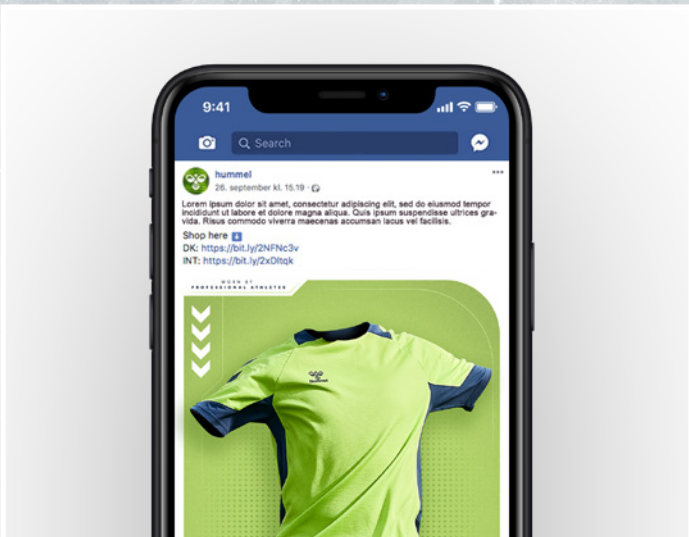

INDEX

04 LEAD

20 ACTION

34 HMLGO

40 HMLFIRST

46 CAMPAIGN MATERIALS

LEAD

The hummel LEAD collection is a new extensive and exciting team sport collection launching in 2021. The LEAD collection is a full team sport collection for both indoor and outdoor team sports – for both amateurs and professionals – and for both women, men and kids.